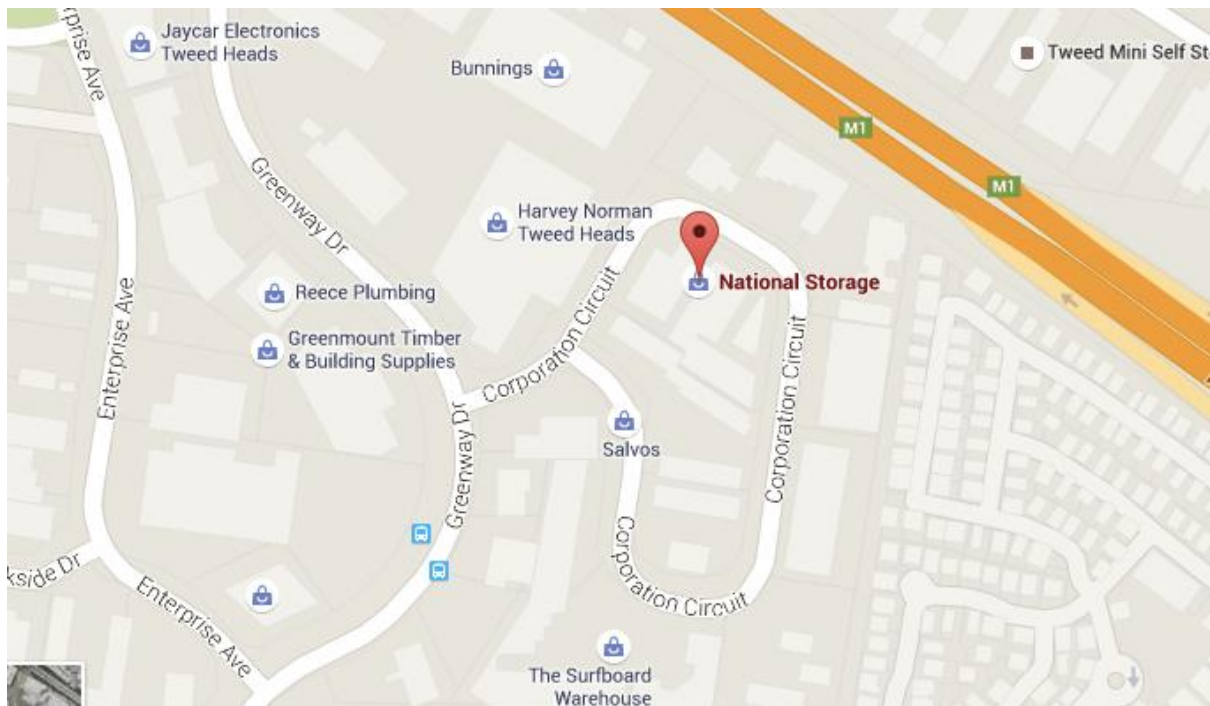

Local Leaflet Distributor

Flyer drop off address:

Shed 147

National Storage

10 Corporation Circuit (off Greenway Drive)

Tweed Heads South 2486

- Gate keypad code: *147157# Drive through the gate a few meters
- Park beside the first roller door on the right hand side
- Lift up the roller door and place your flyers into shed number 147
- Drive round to exit gate and press *147157# to open exit gate

Access is 24/7 so you can drop them off whenever it suits you.

Please leave your details with your flyers: name, number, email, amount of flyers and the areas you'd like them delivered. There are forms in the shed to do this.

The flyer deadline is 12pm (NSW) the Thursday prior to delivery week*

Any questions please call Bec. Ph: 0418 475 193

*Flyers left after 12pm (NSW) may not be able to go out the following week, or will incur a $20 late fee if a special trip needs to be made to collect them.